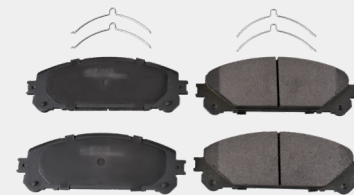

Brake Pad Set

ADT322110